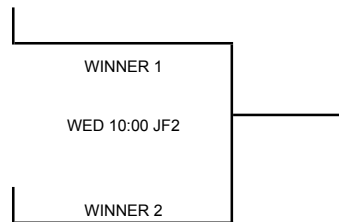

14A WESTERN NATIONAL

KEY: SP = Skagit Playfields in Mount Vernon; JF = Janicki Fields in Sedro-Woolley; KF = Kiwanis Field in Mount Vernon

HUNTINGTON BEACH BREEZE

OC ELITE-MINAMI

NW LADY SHARKS-FAIST VS TEAM SMITH

TUES 2:00 SP3

WEST BAY NUGGETS VS WASHINGTON BLAZE-BLA

TEAM SMITH VS IDAHO GOLDEN GLOVES

TUES 6:00 SP1

WASHINGTON BLAZE-BLACK VS FURY SOFTBALL

IDAHO GOLDEN GLOVES VS NW LADY SHARKS-FAIST

WED 2:00 JF1

FURY SOFTBALL VS WEST BAY NUGGETS

CK

TUES 2:00 SP4

TUES 6:00 SP2

WED 2:00 JF2