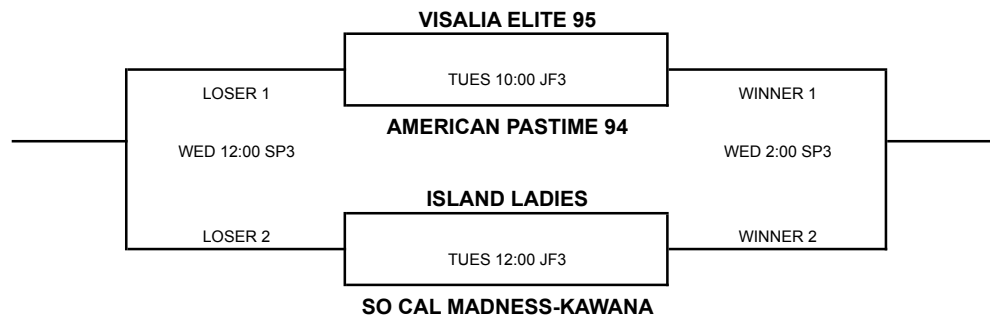

14A WESTERN NATIONAL

KEY: SP = Skagit Playfields in Mount Vernon; JF = Janicki Fields in Sedro-Woolley; KF = Kiwanis Field in Mount Vernon

HUNTINGTON BEACH BREEZE

OC ELITE-MINAMI

NW LADY SHARKS-FAIST VS TEAM SMITH

TUES 2:00 SP3

WEST BAY NUGGETS VS WASHINGTON BLAZE-BLA

TEAM SMITH VS IDAHO GOLDEN GLOVES

TUES 6:00 SP1

WASHINGTON BLAZE-BLACK VS FURY SOFTBALL

IDAHO GOLDEN GLOVES VS NW LADY SHARKS-FAIST

WED 2:00 JF1

FURY SOFTBALL VS WEST BAY NUGGETS

CK

TUES 2:00 SP4

TUES 6:00 SP2

WED 2:00 JF2