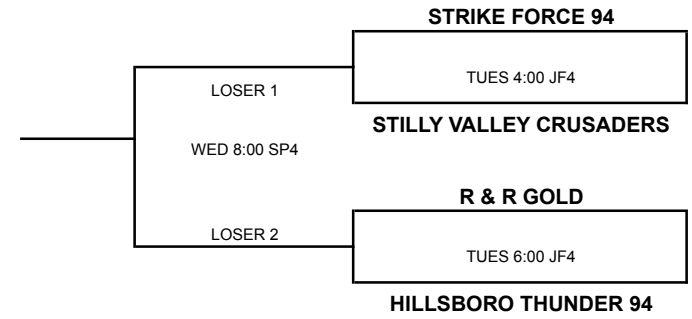

14A WESTERN NATIONAL

KEY: SP = Skagit Playfields in Mount Vernon; JF = Janicki Fields in Sedro-Woolley; KF = Kiwanis Field in Mount Vernon

HUNTINGTON BEACH BREEZE

OC ELITE-MINAMI

NW LADY SHARKS-FAIST VS TEAM SMITH

TUES 2:00 SP3

WEST BAY NUGGETS VS WASHINGTON BLAZE-BLA

TEAM SMITH VS IDAHO GOLDEN GLOVES

TUES 6:00 SP1

WASHINGTON BLAZE-BLACK VS FURY SOFTBALL

IDAHO GOLDEN GLOVES VS NW LADY SHARKS-FAIST

WED 2:00 JF1

FURY SOFTBALL VS WEST BAY NUGGETS

CK

TUES 2:00 SP4

TUES 6:00 SP2

WED 2:00 JF2