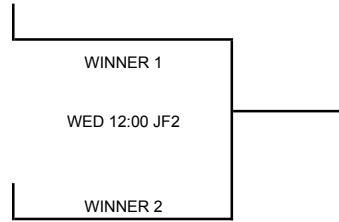

14A WESTERN NATIONAL

KEY: SP = Skagit Playfields in Mount Vernon; JF = Janicki Fields in Sedro-Woolley; KF = Kiwanis Field in Mount Vernon

HUNTINGTON BEACH BREEZE

OC ELITE-MINAMI

NW LADY SHARKS-FAIST VS TEAM SMITH

TUES 2:00 SP3

WEST BAY NUGGETS VS WASHINGTON BLAZE-BLA

TEAM SMITH VS IDAHO GOLDEN GLOVES

TUES 6:00 SP1

WASHINGTON BLAZE-BLACK VS FURY SOFTBALL

IDAHO GOLDEN GLOVES VS NW LADY SHARKS-FAIST

WED 2:00 JF1

FURY SOFTBALL VS WEST BAY NUGGETS

CK

TUES 2:00 SP4

TUES 6:00 SP2

WED 2:00 JF2