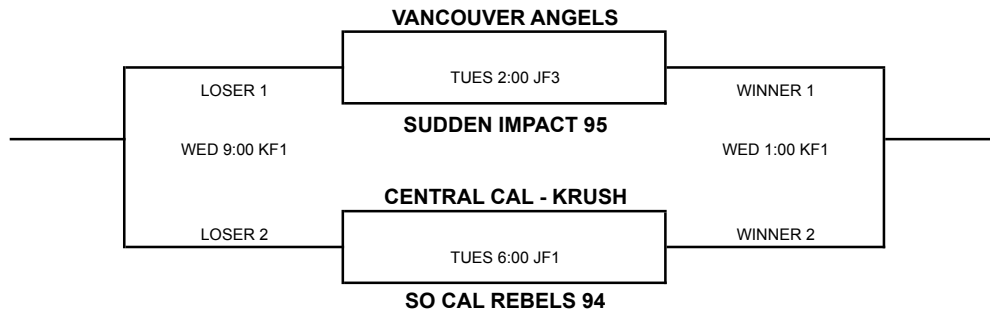

14A WESTERN NATIONAL

KEY: SP = Skagit Playfields in Mount Vernon; JF = Janicki Fields in Sedro-Woolley; KF = Kiwanis Field in Mount Vernon

HUNTINGTON BEACH BREEZE

OC ELITE-MINAMI

NW LADY SHARKS-FAIST VS TEAM SMITH

TUES 2:00 SP3

WEST BAY NUGGETS VS WASHINGTON BLAZE-BLA

TEAM SMITH VS IDAHO GOLDEN GLOVES

TUES 6:00 SP1

WASHINGTON BLAZE-BLACK VS FURY SOFTBALL

IDAHO GOLDEN GLOVES VS NW LADY SHARKS-FAIST

WED 2:00 JF1

FURY SOFTBALL VS WEST BAY NUGGETS

CK

TUES 2:00 SP4

TUES 6:00 SP2

WED 2:00 JF2