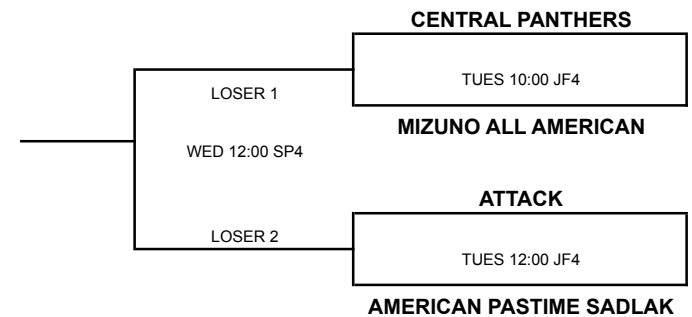

14A WESTERN NATIONAL

KEY: SP = Skagit Playfields in Mount Vernon; JF = Janicki Fields in Sedro-Woolley; KF = Kiwanis Field in Mount Vernon

HUNTINGTON BEACH BREEZE

OC ELITE-MINAMI

NW LADY SHARKS-FAIST VS TEAM SMITH

TUES 2:00 SP3

WEST BAY NUGGETS VS WASHINGTON BLAZE-BLA

TEAM SMITH VS IDAHO GOLDEN GLOVES

TUES 6:00 SP1

WASHINGTON BLAZE-BLACK VS FURY SOFTBALL

IDAHO GOLDEN GLOVES VS NW LADY SHARKS-FAIST

WED 2:00 JF1

FURY SOFTBALL VS WEST BAY NUGGETS

CK

TUES 2:00 SP4

TUES 6:00 SP2

WED 2:00 JF2