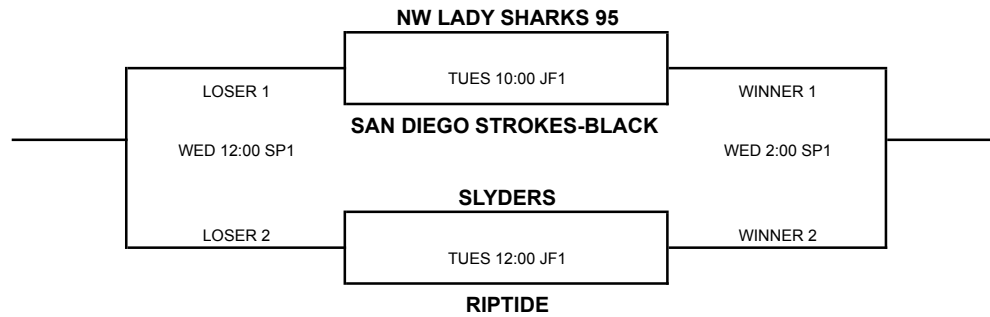

14A WESTERN NATIONAL

KEY: SP = Skagit Playfields in Mount Vernon; JF = Janicki Fields in Sedro-Woolley; KF = Kiwanis Field in Mount Vernon

HUNTINGTON BEACH BREEZE

OC ELITE-MINAMI

NW LADY SHARKS-FAIST VS TEAM SMITH

TUES 2:00 SP3

WEST BAY NUGGETS VS WASHINGTON BLAZE-BLA

TEAM SMITH VS IDAHO GOLDEN GLOVES

TUES 6:00 SP1

WASHINGTON BLAZE-BLACK VS FURY SOFTBALL

IDAHO GOLDEN GLOVES VS NW LADY SHARKS-FAIST

WED 2:00 JF1

FURY SOFTBALL VS WEST BAY NUGGETS

CK

TUES 2:00 SP4

TUES 6:00 SP2

WED 2:00 JF2