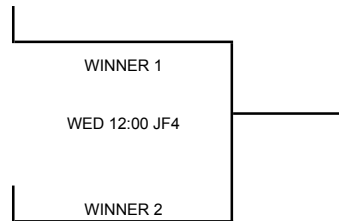

14A WESTERN NATIONAL

KEY: SP = Skagit Playfields in Mount Vernon; JF = Janicki Fields in Sedro-Woolley; KF = Kiwanis Field in Mount Vernon

HUNTINGTON BEACH BREEZE

OC ELITE-MINAMI

NW LADY SHARKS-FAIST VS TEAM SMITH

TUES 2:00 SP3

WEST BAY NUGGETS VS WASHINGTON BLAZE-BLA

TEAM SMITH VS IDAHO GOLDEN GLOVES

TUES 6:00 SP1

WASHINGTON BLAZE-BLACK VS FURY SOFTBALL

IDAHO GOLDEN GLOVES VS NW LADY SHARKS-FAIST

WED 2:00 JF1

FURY SOFTBALL VS WEST BAY NUGGETS

CK

TUES 2:00 SP4

TUES 6:00 SP2

WED 2:00 JF2