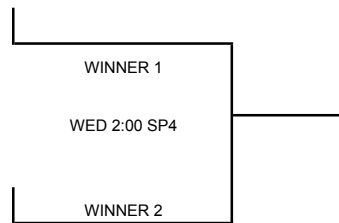

14A WESTERN NATIONAL

KEY: SP = Skagit Playfields in Mount Vernon; JF = Janicki Fields in Sedro-Woolley; KF = Kiwanis Field in Mount Vernon

HUNTINGTON BEACH BREEZE

OC ELITE-MINAMI

NW LADY SHARKS-FAIST VS TEAM SMITH

TUES 2:00 SP3

WEST BAY NUGGETS VS WASHINGTON BLAZE-BLA

TEAM SMITH VS IDAHO GOLDEN GLOVES

TUES 6:00 SP1

WASHINGTON BLAZE-BLACK VS FURY SOFTBALL

IDAHO GOLDEN GLOVES VS NW LADY SHARKS-FAIST

WED 2:00 JF1

FURY SOFTBALL VS WEST BAY NUGGETS

CK

TUES 2:00 SP4

TUES 6:00 SP2

WED 2:00 JF2