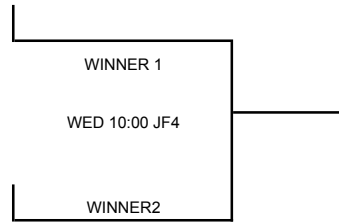

14A WESTERN NATIONAL

KEY: SP = Skagit Playfields in Mount Vernon; JF = Janicki Fields in Sedro-Woolley; KF = Kiwanis Field in Mount Vernon

HUNTINGTON BEACH BREEZE

OC ELITE-MINAMI

NW LADY SHARKS-FAIST VS TEAM SMITH

TUES 2:00 SP3

WEST BAY NUGGETS VS WASHINGTON BLAZE-BLA

TEAM SMITH VS IDAHO GOLDEN GLOVES

TUES 6:00 SP1

WASHINGTON BLAZE-BLACK VS FURY SOFTBALL

IDAHO GOLDEN GLOVES VS NW LADY SHARKS-FAIST

WED 2:00 JF1

FURY SOFTBALL VS WEST BAY NUGGETS

CK

TUES 2:00 SP4

TUES 6:00 SP2

WED 2:00 JF2