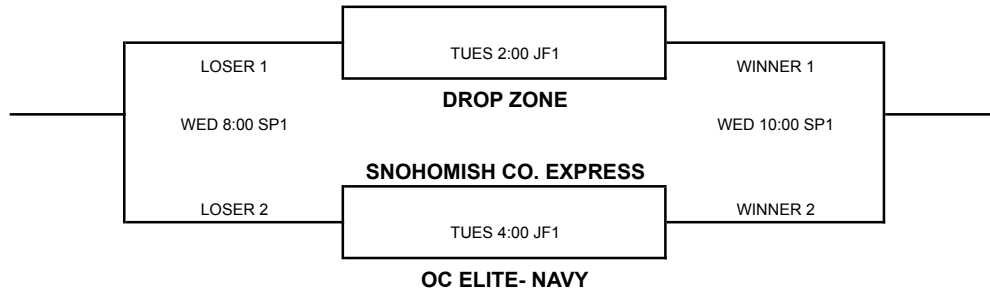

14A WESTERN NATIONAL

KEY: SP = Skagit Playfields in Mount Vernon; JF = Janicki Fields in Sedro-Woolley; KF = Kiwanis Field in Mount Vernon

HUNTINGTON BEACH BREEZE

OC ELITE-MINAMI

NW LADY SHARKS-FAIST VS TEAM SMITH

TUES 2:00 SP3

WEST BAY NUGGETS VS WASHINGTON BLAZE-BLA

TEAM SMITH VS IDAHO GOLDEN GLOVES

TUES 6:00 SP1

WASHINGTON BLAZE-BLACK VS FURY SOFTBALL

IDAHO GOLDEN GLOVES VS NW LADY SHARKS-FAIST

WED 2:00 JF1

FURY SOFTBALL VS WEST BAY NUGGETS

CK

TUES 2:00 SP4

TUES 6:00 SP2

WED 2:00 JF2