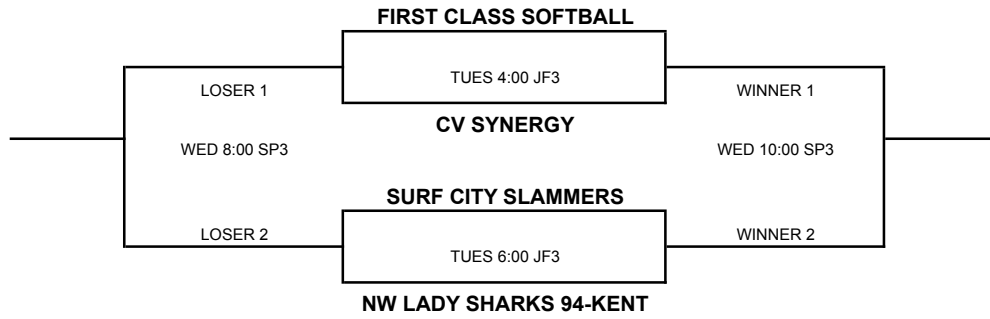

14A WESTERN NATIONAL

KEY: SP = Skagit Playfields in Mount Vernon; JF = Janicki Fields in Sedro-Woolley; KF = Kiwanis Field in Mount Vernon

HUNTINGTON BEACH BREEZE

OC ELITE-MINAMI

NW LADY SHARKS-FAIST VS TEAM SMITH

TUES 2:00 SP3

WEST BAY NUGGETS VS WASHINGTON BLAZE-BLA

TEAM SMITH VS IDAHO GOLDEN GLOVES

TUES 6:00 SP1

WASHINGTON BLAZE-BLACK VS FURY SOFTBALL

IDAHO GOLDEN GLOVES VS NW LADY SHARKS-FAIST

WED 2:00 JF1

FURY SOFTBALL VS WEST BAY NUGGETS

CK

TUES 2:00 SP4

TUES 6:00 SP2

WED 2:00 JF2