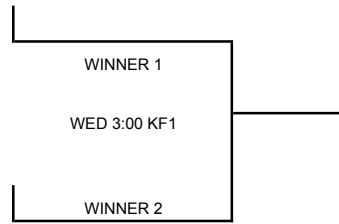

14A WESTERN NATIONAL

KEY: SP = Skagit Playfields in Mount Vernon; JF = Janicki Fields in Sedro-Woolley; KF = Kiwanis Field in Mount Vernon

HUNTINGTON BEACH BREEZE

OC ELITE-MINAMI

NW LADY SHARKS-FAIST VS TEAM SMITH

TUES 2:00 SP3

WEST BAY NUGGETS VS WASHINGTON BLAZE-BLA

TEAM SMITH VS IDAHO GOLDEN GLOVES

TUES 6:00 SP1

WASHINGTON BLAZE-BLACK VS FURY SOFTBALL

IDAHO GOLDEN GLOVES VS NW LADY SHARKS-FAIST

WED 2:00 JF1

FURY SOFTBALL VS WEST BAY NUGGETS

CK

TUES 2:00 SP4

TUES 6:00 SP2

WED 2:00 JF2