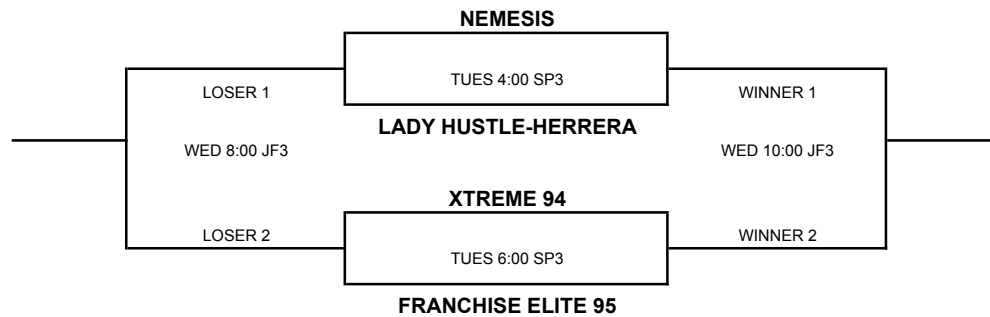

14A WESTERN NATIONAL

KEY: SP = Skagit Playfields in Mount Vernon; JF = Janicki Fields in Sedro-Woolley; KF = Kiwanis Field in Mount Vernon

HUNTINGTON BEACH BREEZE

OC ELITE-MINAMI

NW LADY SHARKS-FAIST VS TEAM SMITH

TUES 2:00 SP3

WEST BAY NUGGETS VS WASHINGTON BLAZE-BLA

TEAM SMITH VS IDAHO GOLDEN GLOVES

TUES 6:00 SP1

WASHINGTON BLAZE-BLACK VS FURY SOFTBALL

IDAHO GOLDEN GLOVES VS NW LADY SHARKS-FAIST

WED 2:00 JF1

FURY SOFTBALL VS WEST BAY NUGGETS

CK

TUES 2:00 SP4

TUES 6:00 SP2

WED 2:00 JF2