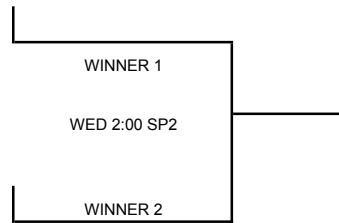

14A WESTERN NATIONAL

KEY: SP = Skagit Playfields in Mount Vernon; JF = Janicki Fields in Sedro-Woolley; KF = Kiwanis Field in Mount Vernon

HUNTINGTON BEACH BREEZE

OC ELITE-MINAMI

NW LADY SHARKS-FAIST VS TEAM SMITH

TUES 2:00 SP3

WEST BAY NUGGETS VS WASHINGTON BLAZE-BLA

TEAM SMITH VS IDAHO GOLDEN GLOVES

TUES 6:00 SP1

WASHINGTON BLAZE-BLACK VS FURY SOFTBALL

IDAHO GOLDEN GLOVES VS NW LADY SHARKS-FAIST

WED 2:00 JF1

FURY SOFTBALL VS WEST BAY NUGGETS

CK

TUES 2:00 SP4

TUES 6:00 SP2

WED 2:00 JF2