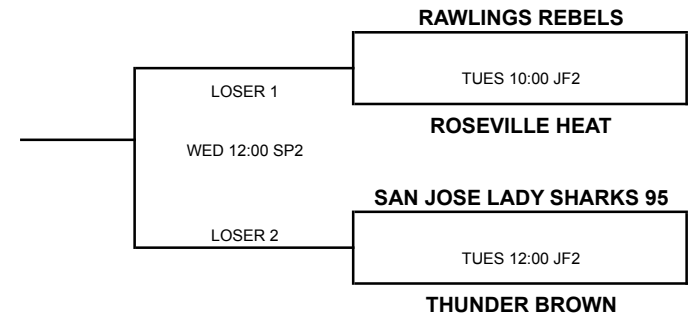

14A WESTERN NATIONAL

KEY: SP = Skagit Playfields in Mount Vernon; JF = Janicki Fields in Sedro-Woolley; KF = Kiwanis Field in Mount Vernon

HUNTINGTON BEACH BREEZE

OC ELITE-MINAMI

NW LADY SHARKS-FAIST VS TEAM SMITH

TUES 2:00 SP3

WEST BAY NUGGETS VS WASHINGTON BLAZE-BLA

TEAM SMITH VS IDAHO GOLDEN GLOVES

TUES 6:00 SP1

WASHINGTON BLAZE-BLACK VS FURY SOFTBALL

IDAHO GOLDEN GLOVES VS NW LADY SHARKS-FAIST

WED 2:00 JF1

FURY SOFTBALL VS WEST BAY NUGGETS