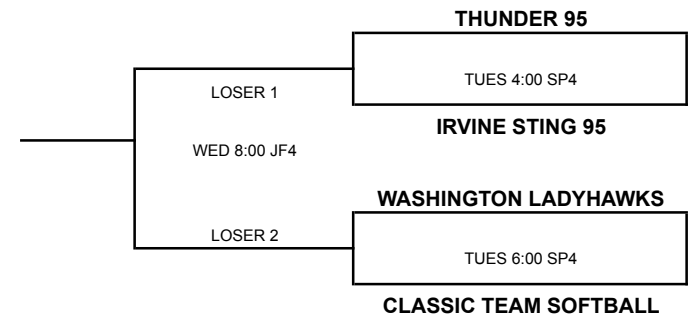

14A WESTERN NATIONAL

KEY: SP = Skagit Playfields in Mount Vernon; JF = Janicki Fields in Sedro-Woolley; KF = Kiwanis Field in Mount Vernon

HUNTINGTON BEACH BREEZE

OC ELITE-MINAMI

NW LADY SHARKS-FAIST VS TEAM SMITH

TUES 2:00 SP3

WEST BAY NUGGETS VS WASHINGTON BLAZE-BLA

TEAM SMITH VS IDAHO GOLDEN GLOVES

TUES 6:00 SP1

WASHINGTON BLAZE-BLACK VS FURY SOFTBALL

IDAHO GOLDEN GLOVES VS NW LADY SHARKS-FAIST

WED 2:00 JF1

FURY SOFTBALL VS WEST BAY NUGGETS

CK

TUES 2:00 SP4

TUES 6:00 SP2

WED 2:00 JF2