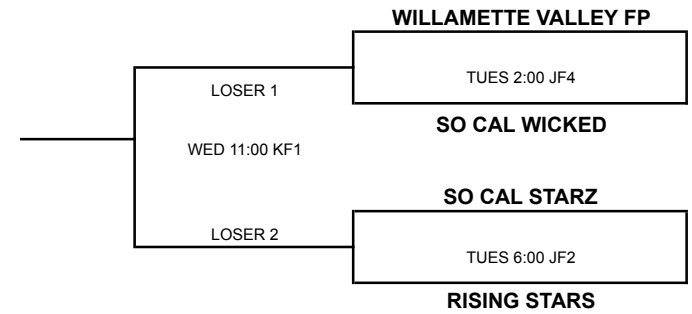

14A WESTERN NATIONAL

KEY: SP = Skagit Playfields in Mount Vernon; JF = Janicki Fields in Sedro-Woolley; KF = Kiwanis Field in Mount Vernon

HUNTINGTON BEACH BREEZE

OC ELITE-MINAMI

NW LADY SHARKS-FAIST VS TEAM SMITH

TUES 2:00 SP3

WEST BAY NUGGETS VS WASHINGTON BLAZE-BLA

TEAM SMITH VS IDAHO GOLDEN GLOVES

TUES 6:00 SP1

WASHINGTON BLAZE-BLACK VS FURY SOFTBALL

IDAHO GOLDEN GLOVES VS NW LADY SHARKS-FAIST

WED 2:00 JF1

FURY SOFTBALL VS WEST BAY NUGGETS

CK

TUES 2:00 SP4

TUES 6:00 SP2

WED 2:00 JF2