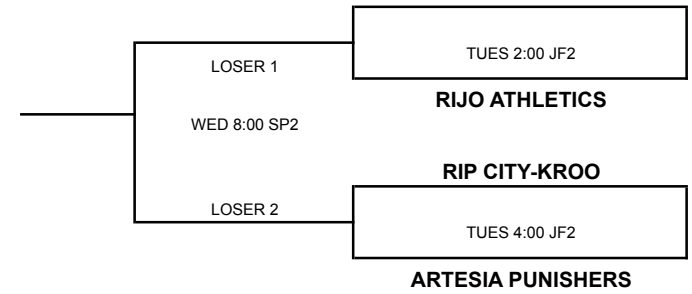

14A WESTERN NATIONAL

KEY: SP = Skagit Playfields in Mount Vernon; JF = Janicki Fields in Sedro-Woolley; KF = Kiwanis Field in Mount Vernon

HUNTINGTON BEACH BREEZE

OC ELITE-MINAMI

NW LADY SHARKS-FAIST VS TEAM SMITH

TUES 2:00 SP3

WEST BAY NUGGETS VS WASHINGTON BLAZE-BLA

TEAM SMITH VS IDAHO GOLDEN GLOVES

TUES 6:00 SP1

WASHINGTON BLAZE-BLACK VS FURY SOFTBALL

IDAHO GOLDEN GLOVES VS NW LADY SHARKS-FAIST

WED 2:00 JF1

FURY SOFTBALL VS WEST BAY NUGGETS

CK

TUES 2:00 SP4

TUES 6:00 SP2

WED 2:00 JF2