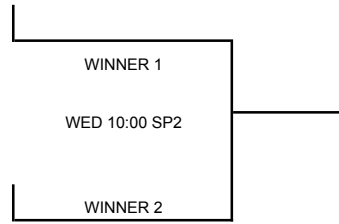

14A WESTERN NATIONAL

KEY: SP = Skagit Playfields in Mount Vernon; JF = Janicki Fields in Sedro-Woolley; KF = Kiwanis Field in Mount Vernon

HUNTINGTON BEACH BREEZE

OC ELITE-MINAMI

NW LADY SHARKS-FAIST VS TEAM SMITH

TUES 2:00 SP3

WEST BAY NUGGETS VS WASHINGTON BLAZE-BLA

TEAM SMITH VS IDAHO GOLDEN GLOVES

TUES 6:00 SP1

WASHINGTON BLAZE-BLACK VS FURY SOFTBALL

IDAHO GOLDEN GLOVES VS NW LADY SHARKS-FAIST

WED 2:00 JF1

FURY SOFTBALL VS WEST BAY NUGGETS

CK

TUES 2:00 SP4

TUES 6:00 SP2

WED 2:00 JF2