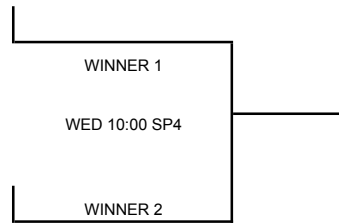

14A WESTERN NATIONAL

KEY: SP = Skagit Playfields in Mount Vernon; JF = Janicki Fields in Sedro-Woolley; KF = Kiwanis Field in Mount Vernon

HUNTINGTON BEACH BREEZE

OC ELITE-MINAMI

NW LADY SHARKS-FAIST VS TEAM SMITH

TUES 2:00 SP3

WEST BAY NUGGETS VS WASHINGTON BLAZE-BLA

TEAM SMITH VS IDAHO GOLDEN GLOVES

TUES 6:00 SP1

WASHINGTON BLAZE-BLACK VS FURY SOFTBALL

IDAHO GOLDEN GLOVES VS NW LADY SHARKS-FAIST

WED 2:00 JF1

FURY SOFTBALL VS WEST BAY NUGGETS

CK

TUES 2:00 SP4

TUES 6:00 SP2

WED 2:00 JF2