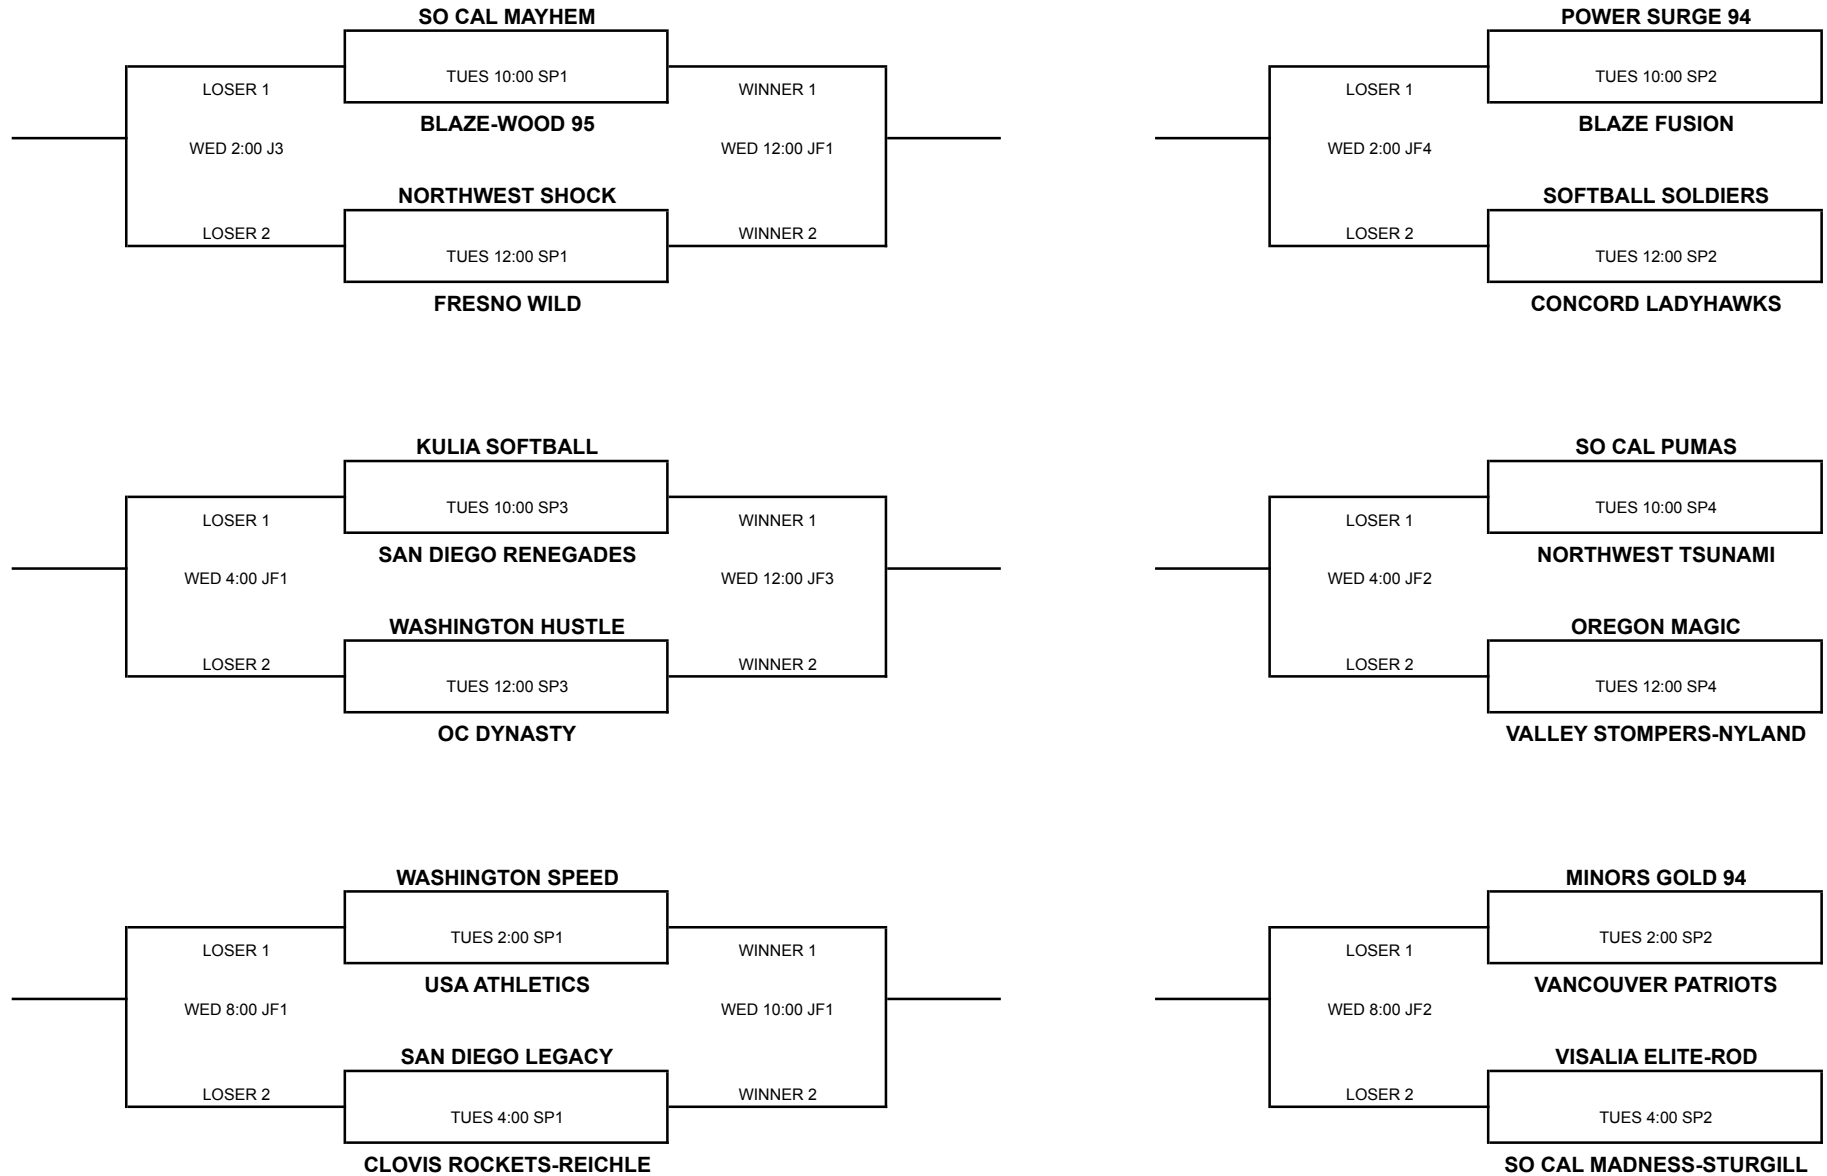

14A WESTERN NATIONAL

KEY: SP = Skagit Playfields in Mount Vernon; JF = Janicki Fields in Sedro-Woolley; KF = Kiwanis Field in Mount Vernon

HUNTINGTON BEACH BREEZE

OC ELITE-MINAMI

NW LADY SHARKS-FAIST VS TEAM SMITH

TUES 2:00 SP3

WEST BAY NUGGETS VS WASHINGTON BLAZE-BLA

TEAM SMITH VS IDAHO GOLDEN GLOVES

TUES 6:00 SP1

WASHINGTON BLAZE-BLACK VS FURY SOFTBALL

IDAHO GOLDEN GLOVES VS NW LADY SHARKS-FAIST

WED 2:00 JF1

FURY SOFTBALL VS WEST BAY NUGGETS

CK

TUES 2:00 SP4

TUES 6:00 SP2

WED 2:00 JF2